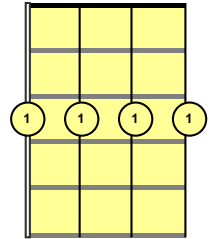

Ukulele ADF#B library page 2

Dm7