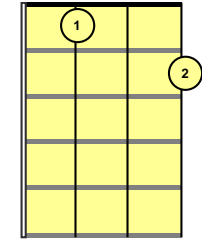

Ukulele ADF#B library page 2

B9